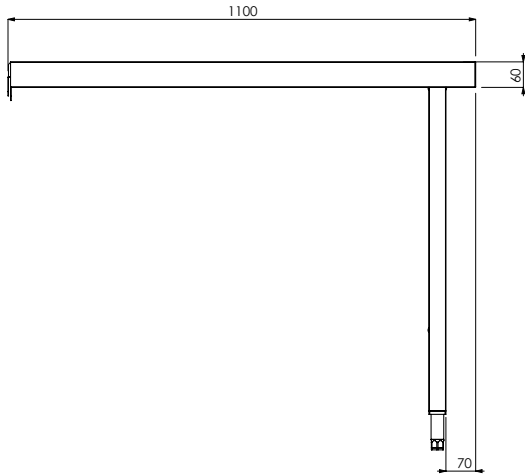

Construction

- 304 AISI stainless steel construction throughout.
- Stainless steel feet 50 mm adjustable in height to ensure that tables drain back into the dishwasher.
- Deep anti-drip profiles completely folded with lower edge for safe and easy cleaning.
- All surfaces smooth with polished finish.
- 40x40 mm square tubular legs in AISI 304 stainless steel.
- Optionally equipped with plain undershelves and end limit switch.
- To be secured to the dishwasher and fitted with one pair of legs at the other end.
- Optional splash back available to align the table with the rack type dishwasher and to prevent water spatter.

Optional Accessories

- 2 legs for floor mounted storing shelf PNC 855296
- End limit switch for basic unloading tables PNC 865385
- Floor fastening kit for 2 square legs PNC 865386
- Removable bridge table, 800 mm PNC 865418
- Removable bridge table with hole, 800 mm PNC 865419
- Wall/floor mounted storing shelf, 1100 mm PNC 865420
- Small splashback (to be aligned with the back of the Rack Type Dishwasher), 1100 mm PNC 865423
- Undershelf for dishwasher table, 1100 mm PNC 865480

APPROVAL: _____

Experience the Excellence
www.electroluxprofessional.com

Key Information:

External dimensions, Width:	1100 mm
865400 (BHRLU11)	
External dimensions, Depth:	610 mm
External dimensions, Height:	910 mm
Net weight:	13 kg

Front

Side

Top