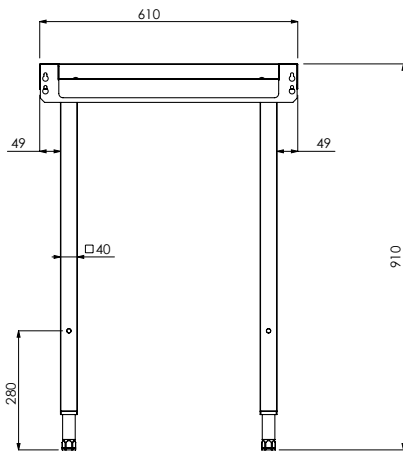

Key Information:

External dimensions, Width:	1100 mm
865400 (BHRLU11)	
External dimensions, Depth:	610 mm
External dimensions, Height:	910 mm
Net weight:	13 kg